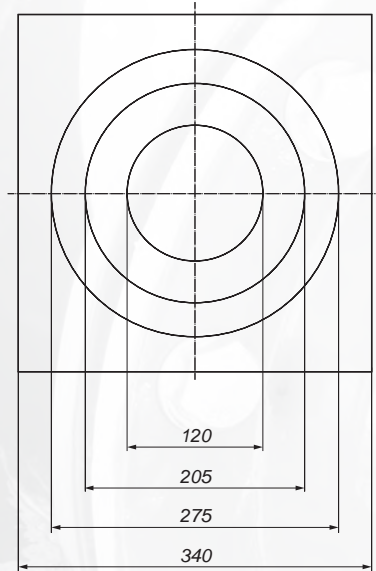

HDPE pad for street boxes

for street boxes

for hydrants

*Material: HDPE
It is used to stabilize the box on the ground.*