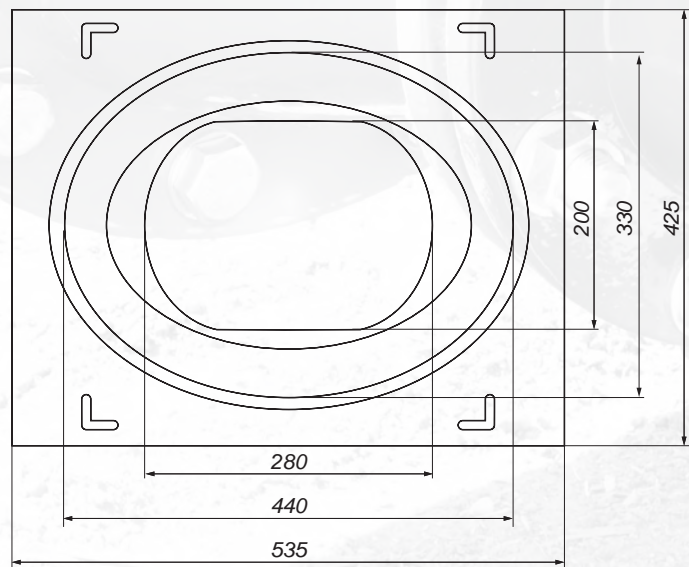

HDPE pad for street boxes

for street boxes

for hydrants

*Material: HDPE
It is used to stabilize the box on the ground.*